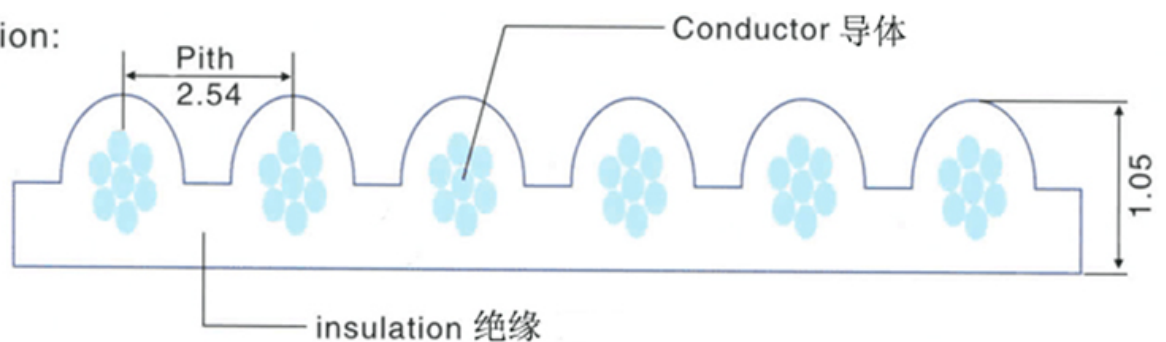

# UL2651 AWG28 PVC Flat Cable Colour Grey with Red Stripe

## UL2651 FLAT RIBBON WIRE

File No.: E214500

Construction:

构造:

- Tinned, annealed, stranded or solid copper conductor, Top-coated.
- Rated temperature: 105°C.
- Rated voltage: 300Volts.
- Passes UL VW-1&CSA FT1 vertical flame test.